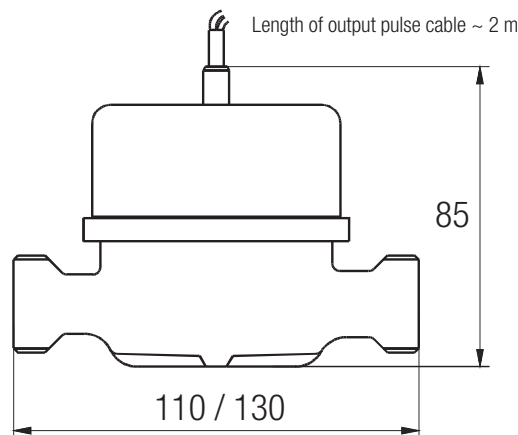

## Technical data

			ETW		ETW RB10	
Nominal diameter*	DN	mm	15	20	15	20
inch			1/2	3/4	1/2	3/4
Article. No.			92770	92771	92772	97773
Nominal flowrate	Qp	m³/h	1.5	2.5	1.5	2.5
Pulse value, reed		l/pulse	-	-	10	10
Flowrate at 1 bar pressure loss	Q' (Kvs)	m³/h	3.23	5.05	3.2	3.2
Maximum flowrate	Qmax	m³/h	3	5	3	5
			3	5	3	5
Threshold value		l/h	<8	<15	<8	<15
Metrological class horizontal/vertical			B/A	B/A	B/A	B/A
Max. temperature		°C	90	90	90	90
Nominal pressure		bar	16	16	16	16
External thread on housing		inch	3/4	1	3/4	1
Weight		kg	0.50	0.58	0.53	0.64
Face-to-face length*		mm	110	130	110	130
Length of output pulse cable		m	-	-	2	2

\*other nominal diameters/face-to-face lengths on request.

## Dimensions