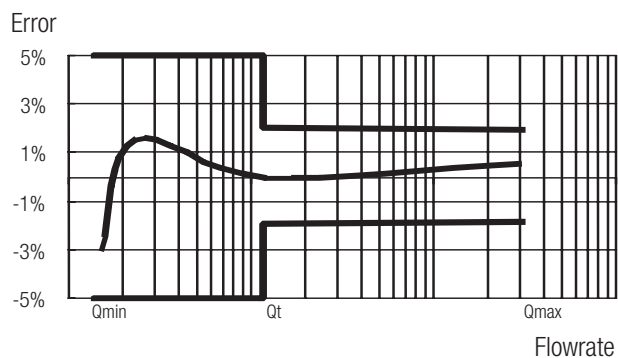

Error curve