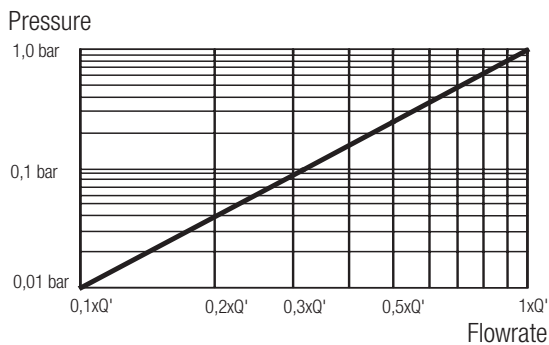

Technical data

			ETW		ETW RB10	
Nominal diameter*	DN	mm	15	20	15	20
inch			1/2	3/4	1/2	3/4
Article. No.			92770	92771	92772	97773
Nominal flowrate	Qp	m³/h	1.5	2.5	1.5	2.5
Pulse value, reed		l/pulse	-	-	10	10
Flowrate at 1 bar pressure loss	Q' (Kvs)	m³/h	3.23	5.05	3.2	3.2
Maximum flowrate	Qmax	m³/h	3	5	3	5
			3	5	3	5
Threshold value		l/h	<8	<15	<8	<15
Metrological class horizontal/vertical			B/A	B/A	B/A	B/A
Max. temperature		°C	90	90	90	90
Nominal pressure		bar	16	16	16	16
External thread on housing		inch	3/4	1	3/4	1
Weight		kg	0.50	0.58	0.53	0.64
Face-to-face length*		mm	110	130	110	130
Length of output pulse cable		m	-	-	2	2

*other nominal diameters/face-to-face lengths on request.

Pressure loss curve