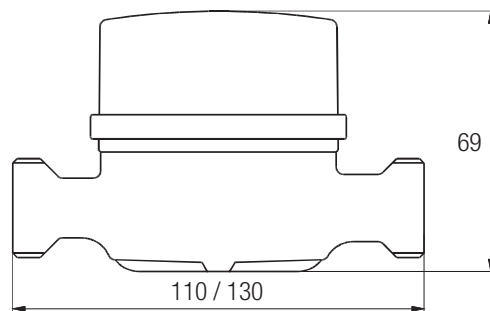

## Technical data

			ETW		ETW RB10	
Nominal diameter*	DN	mm	15	20	15	20
inch			1/2	3/4	1/2	3/4
Article. No.			92770	92771	92772	97773
Nominal flowrate	Qp	m³/h	1.5	2.5	1.5	2.5
Pulse value, reed		l/pulse	-	-	10	10
Flowrate at 1 bar pressure loss	Q' (Kvs)	m³/h	3.23	5.05	3.2	3.2
Maximum flowrate	Qmax	m³/h	3	5	3	5
			3	5	3	5
Threshold value		l/h	<8	<15	<8	<15
Metrological class horizontal/vertical			B/A	B/A	B/A	B/A
Max. temperature		°C	90	90	90	90
Nominal pressure		bar	16	16	16	16
External thread on housing		inch	3/4	1	3/4	1
Weight		kg	0.50	0.58	0.53	0.64
Face-to-face length*		mm	110	130	110	130
Length of output pulse cable		m	-	-	2	2

\*other nominal diameters/face-to-face lengths on request.

## Dimensions